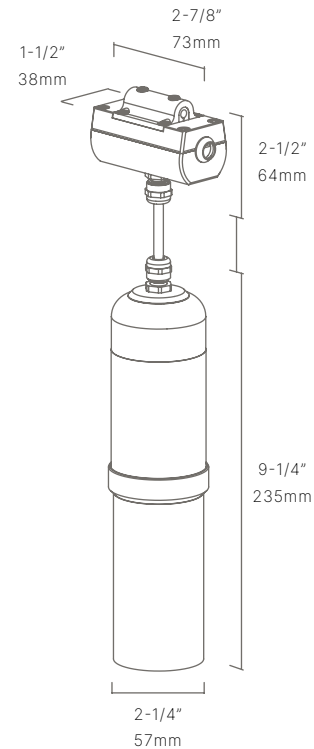

P. 760.931.2910

O. 2742 Loker Ave. W Carlsbad CA 92010

W. www.auroralight.com

MADE IN USA
WITH DOMESTIC & IMPORTED MATERIALS